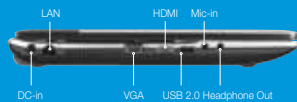

Samsung recommends Windows® 7.

Technical Specifications

Model	Model Name	Series 3
	Part Number	NP305E7A-S01UK
	EAN Barcode	8806071928579

Operating System	Genuine Windows® 7 Home Premium (64-bit)	
Processor	AMD Quad-Core A6-3420M Accelerated Processor (1.5GHz, 4MB L2 Cache)	
Main Chipset	AMD A60M	
Memory	System Memory	6GB DDR3 System Memory at 1333MHz (4GB x 1 + 2GB x 1)
	Memory Slot	2 DIMM Slots
Display	LCD	17.3" HD+ LED Display (1600 x 900), Anti-Reflective
Graphic	Graphic Processor	AMD Radeon™ HD6470M (PowerXpress)
	Graphic Memory	1GB DDR3 (Ext. Graphic)
Multimedia	Sound	HD Audio
	Sound Effect	SoundAlive™
	Speaker	3 W Stereo Speaker (1.5 W x 2)
	Integrated Camera	Web Camera
Storage	HDD	750GB S-ATA II Hard Drive (5400RPM)
	ODD	Super Multi Dual Layer
Communication	Wired Ethernet LAN	10/100/1000 Gigabit Ethernet LAN
	Wireless LAN	802.11 b/g/n 1x1
	Bluetooth	BT 3.0
Others	I/O Port	VGA, HDMI, Headphone-out, Mic-in, Internal Mic, USB2.0 X 3, Multi Card Slot (4-in-1 (SD, SDHC, SDXC, MMC)), RJ45 (LAN), DC-In (Power Port)
	Security	Norton Internet Security (60-day Trial)*, BIOS Boot Up Password, HDD Password, Kensington Lock Slot, Samsung Recovery Solution
	AC Adapter	60 Watt*
	Battery	6 Cell (48Wh)
	Dimension (W x D x H)	406.7 x 268.3 x 29.8 ~ 36.9mm (16.0" x 10.4" x 1.09" ~ 1.45")
	Weight	2.65 Kg (5.84 lbs)
	Warranty	International Warranty
S/W	Easy Partition Manager, Samsung Support Center, Microsoft Office Starter 2010, WildTangent Game Console, Windows Live, Norton Online Backup (30-day Trial), Skype, Easy File share, Cyberlink Media Suite, Cyberlink Youcam, Easy Migration	

Left View

Samsung recommends Windows® 7.

Learn more by visiting
www.samsung.com

Samsung Electronics Co., LTD
Samsung House
1000 Hillwood Drive
Chertsey
Surrey KT16 0PS
England