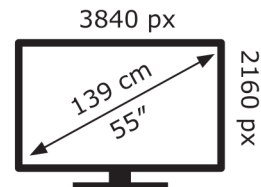

Hisense

55U6KQTUK

77 kWh/1000h

ABCDEF**G**

110 kWh/1000h

2019/2013

Hisense

55U6KQTUK

77 kWh/1000h

ABCDEF**G**

110 kWh/1000h

2019/2013